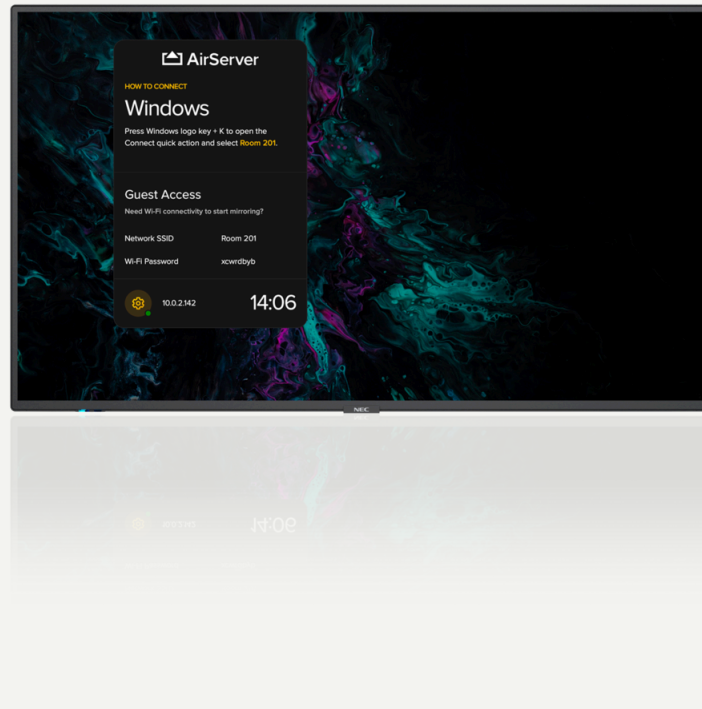

Monitory Sharp Signage

SHARP/ NEC MULTISYNC M981 AIRSERVER

Perfect for meeting rooms and huddle spaces, the MultiSync AirServer models provide a sleek combination of intuitive screen sharing with professional display technology, supporting effortless collaboration.

- Unhindered readability – no reflections from windows or other light sources means no disruption to the visibility of signage content or meeting room presentation.
- Enhanced imaging performance – advanced settings of visual parameters allow full control of brightness, colour, gamma and uniformity via the SpectraView Engine for precise, natural images.
- Secure remote management – control your devices remotely and securely using NEC NaviSet Administrator 2; proactively manage maintenance requirements saving time and resources.
- Mission-critical 24/7 ready operation – the selection of industrial-grade components and careful design focused on demanding usage scenarios accompany an impressive and continuous viewer experience.
- Future Ready Connectivity – featuring multiple industry standard digital and analogue signal inputs for flexible integration into AV infrastructures.