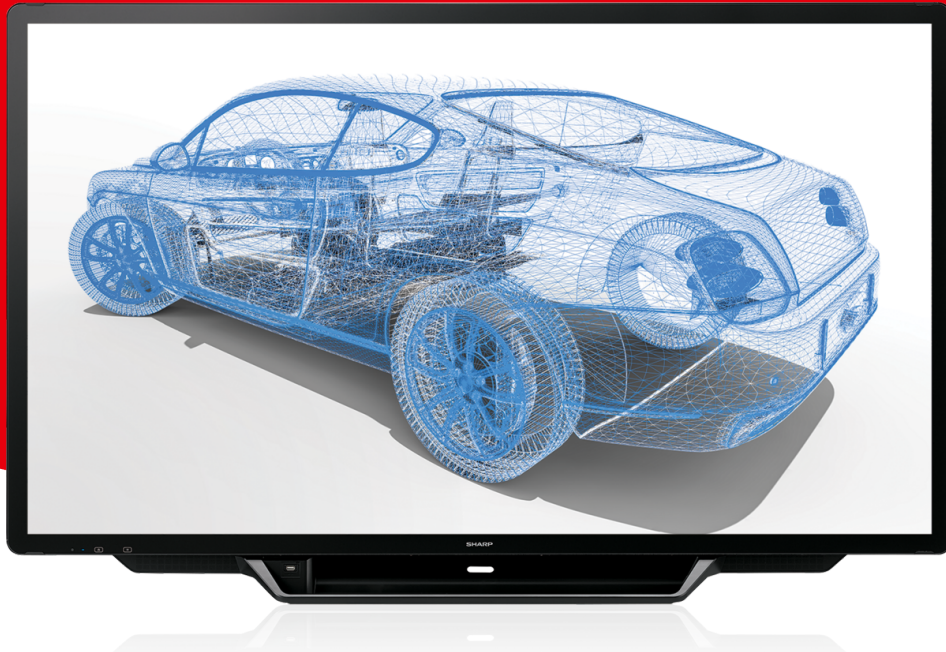

4K BIG PAD interactive display solutions

PN-80TH5

Bring collaboration and presentation to life

- BIG PAD for specialised professional, education and mission-critical applications
- "Pen-On-Paper" User Experience with Highly Responsive P-CAP 30-Point Touch
- Brilliant Eye-Catching Image Content with direct optical bonding
- Latest BYOD wireless Collaboration via Mini-OPS Slot or Sharp Display Connect
- 80" (204,4cm) size with 3840 x 2160 pixels
- True 4K Reading and Writing User Experience with integrated Palm Reject
- Intuitive Writing, Drawing and Annotation with Sharp Pen Software
- Powerful data organisation and collaboration with Sharp Touch Viewer Application