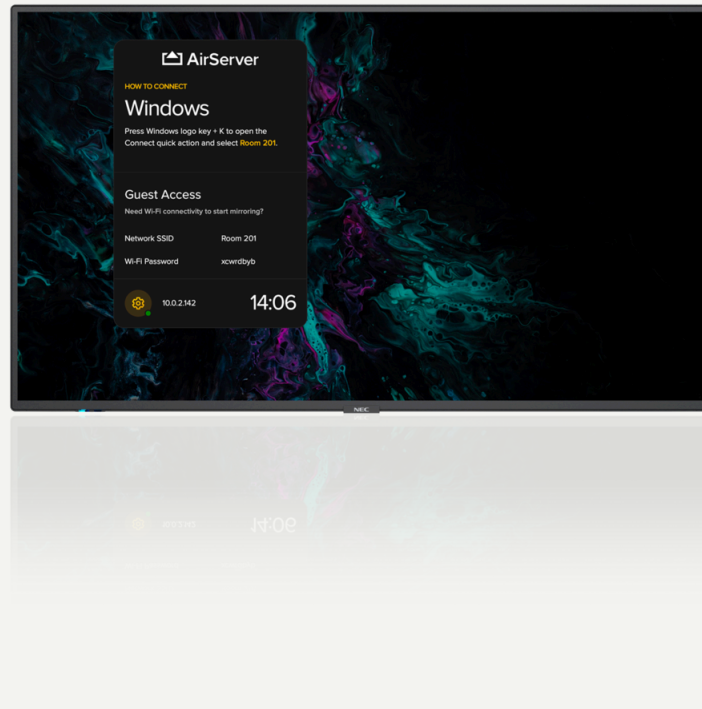

Monitory Sharp Signage

# SHARP/ NEC MULTISYNC M981 AIRSERVER

Perfect for meeting rooms and huddle spaces, the MultiSync AirServer models provide a sleek combination of intuitive screen sharing with professional display technology, supporting effortless collaboration.