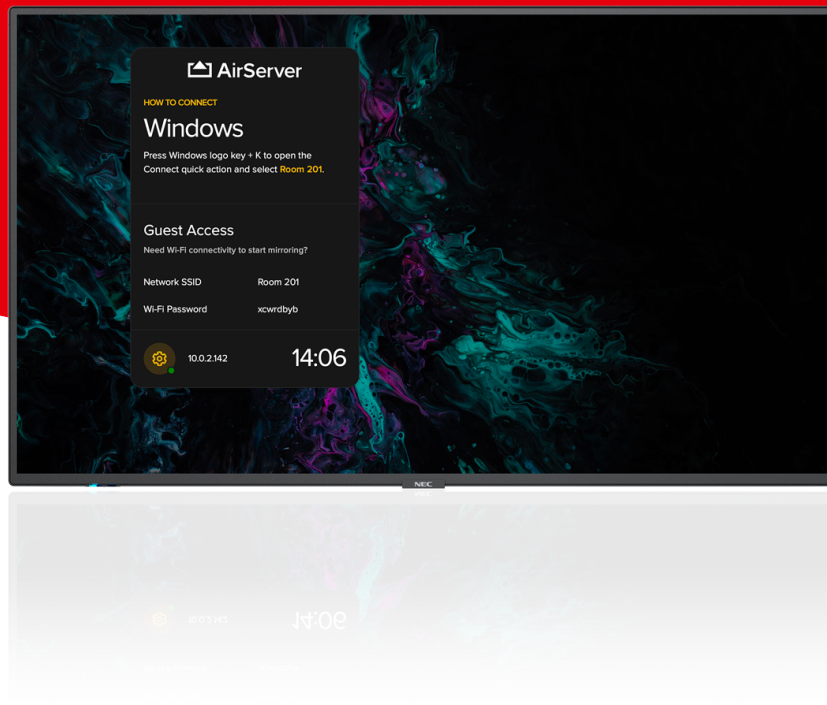

Digital Signage Display

Sharp/ NEC MultiSync M751 AirServer

- Unhindered readability – no reflections from windows or other light sources means no disruption to the visibility of signage content or meeting room presentation.
- Secure remote management – control your devices remotely and securely using NEC NaviSet Administrator 2; proactively manage maintenance requirements saving time and resources.
- Future Ready Connectivity – featuring multiple industry standard digital and analogue signal inputs for flexible integration into AV infrastructures.
- Enhanced imaging performance – advanced settings of visual parameters allow full control of brightness, colour, gamma and uniformity via the SpectraView Engine for precise, natural images.
- Mission-critical 24/7 ready operation – the selection of industrial-grade components and careful design focused on demanding usage scenarios accompany an impressive and continuous viewer experience.

Specifications

DISPLAY MODULE DATA

Panel Technology	IPS with Direct LED backlights
Native Resolution (Pixels)	3840 x 2160
Diagonal Size (inches / cm)	75 / 189.3
Aspect Ratio	16:9
Backlight Technology	Direct LED
Brightness (cd/m2)	500
Contrast Ratio	≥ 8000:1
Response Time (grey to grey avg) ms	8
Viewing Angle (H/V)0 CR >10	178 horizontal / 178 vertical (typ. at contrast ratio 10:1)
Colour Depth [bn]	1.073 (10bit)
Haze Level [%]	Pro (25)